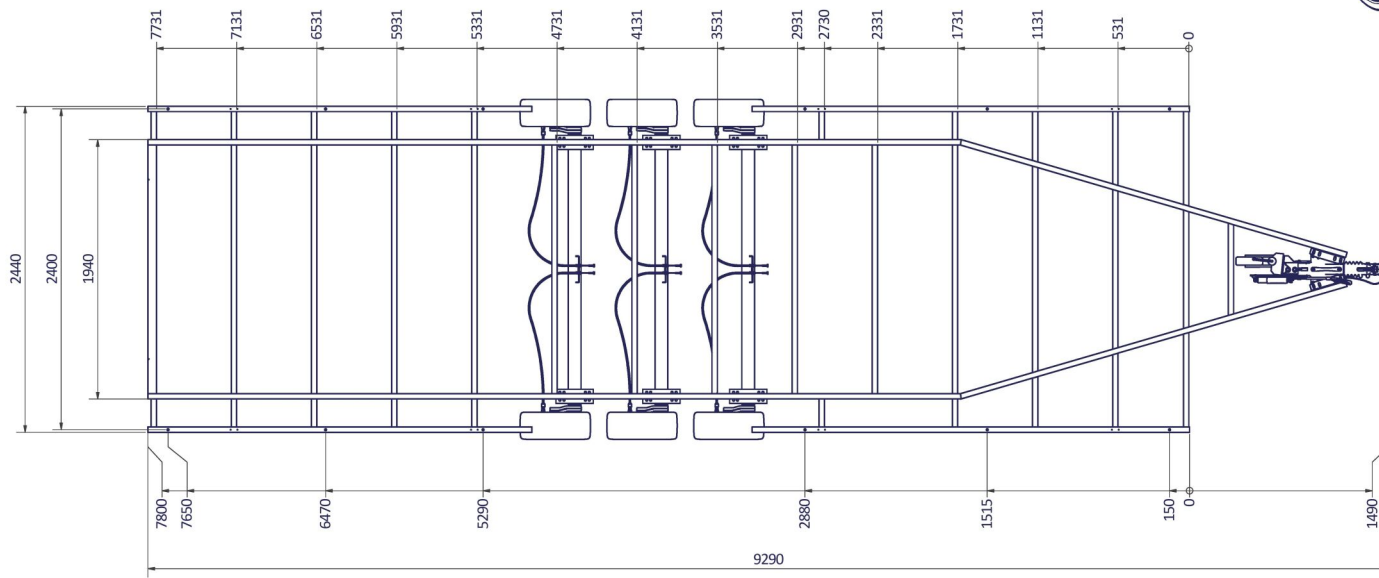

www.VLEMMIX.de

TINY HOUSE 780 PLATEAU

Surface treatment:	
CITY:	© VLEMMIX AANHANGWAGENS This drawing and its contents may not be made accessible and/or duplicated for others without permission. All rights reserved.
TOLERANCE:	UNIT: DRAWN BY: J.H.
ISO 2768-MK	DATE: 19-5-2020
PROJECT/DRAWING NO.:	VLEMMIX aanhangwagens
SCALE:	3374_TINY
DESCRIPTION:	HOUSE_plateau
	SHEET: 5
	SHEETS: 9