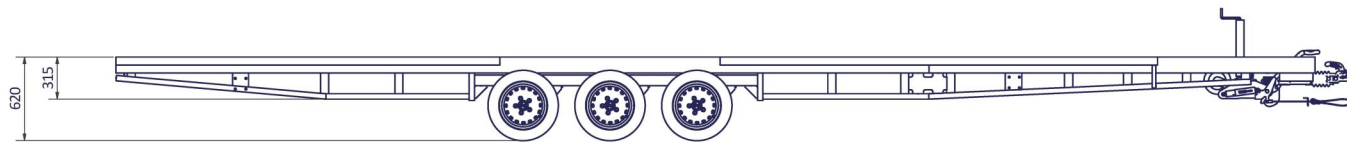

www.VLEMMIX.de

TINY HOUSE 780 PLATEAU

Surface treatment:	
CITY:	© VLEMMIX AANHANGWAGENS This drawing and its contents may not be made accessible and/or duplicated for others without permission. All rights reserved.
TOLERANCE:	UNIT: DRAWN BY: J.H.
ISO 2768-MK	DATE: 19-5-2020
PROJECT/DRAWING NO.:	VLEMMIX aanhangwagens
SCALE:	3374_TINY
DESCRIPTION:	HOUSE_plateau
	SHEET: 5
	SHEETS: 9