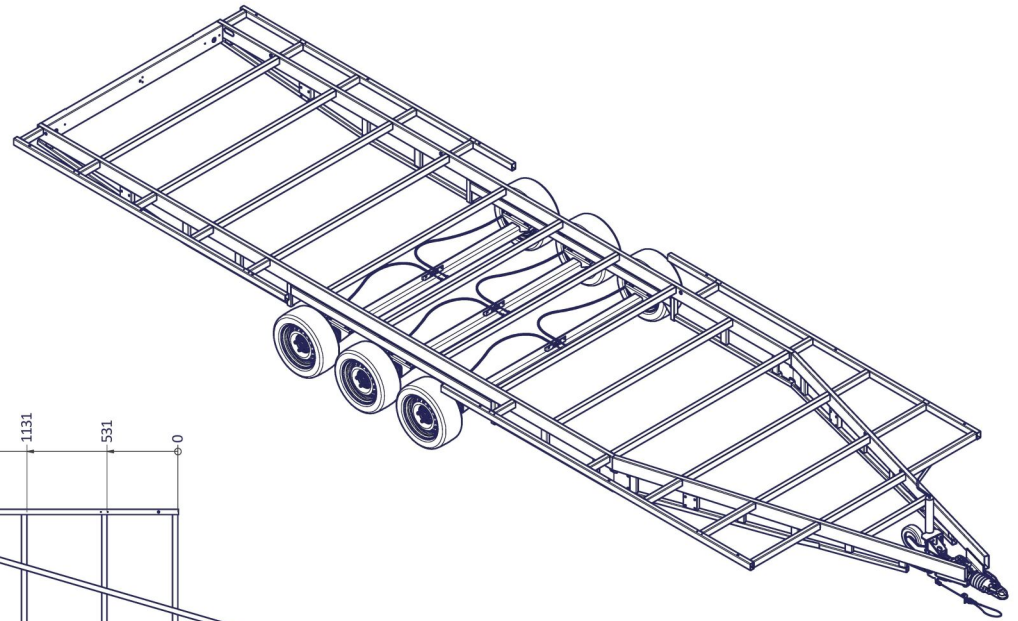

www.VLEMMIX.de

TINY HOUSE 780 PLATEAU

Surface treatment:	
CITY:	© VLEMMIX AANHANGWAGENS This drawing and its contents may not be made accessible and/or duplicated for others without permission. All rights reserved.
TOLERANCE:	UNIT: DRAWN BY: J.H.
ISO 2768-MK	DATE: 19-5-2020
PROJECT/DRAWING NO.:	VLEMMIX aanhangwagens
SCALE:	3374_TINY
DESCRIPTION:	HOUSE_plateau
	SHEET: 5
	SHEETS: 9