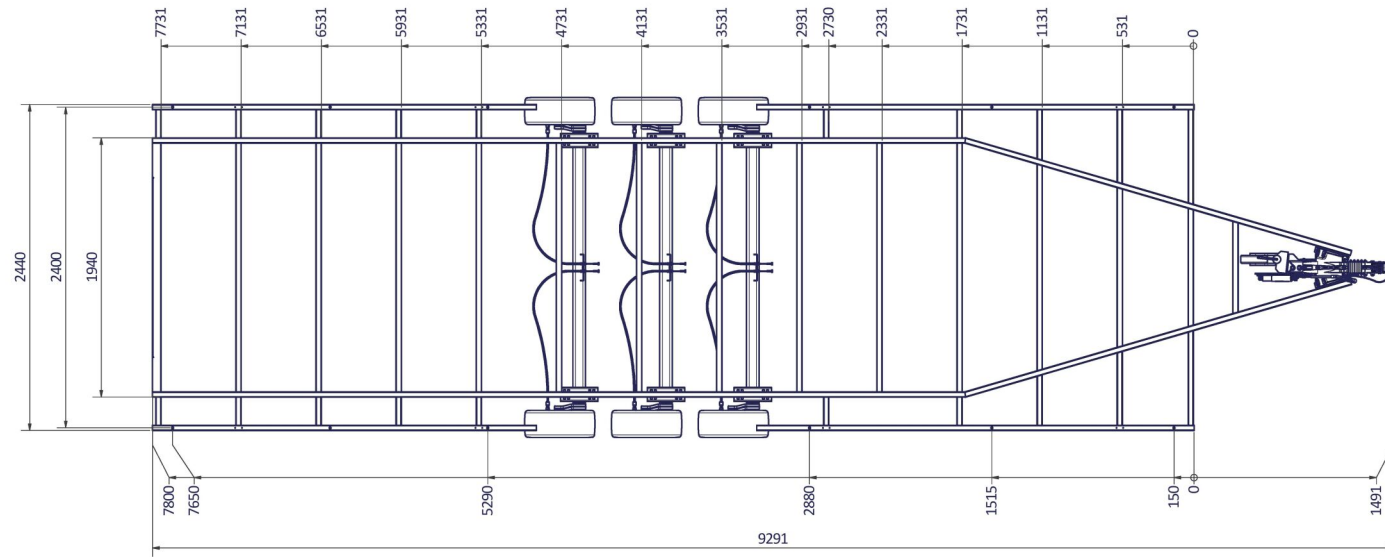

# TINY HOUSE 780

Surface treatment:			
QTY:	© VLEMMIX AANHANGWAGENS This drawing and its contents may not be made accessible and/or duplicated for others without permission. All rights reserved.		
TOLERANCE:	UNIT:	DRAWN BY:	T.V.
ISO 2768-MK	mm	DATE:	15-5-2020
PROJECT/DRAWING NO.:		3374_TINY HOUSE	
SCALE:	DESCRIPTION:		SHEET: 6
A1 1:20			SHEETS: 10