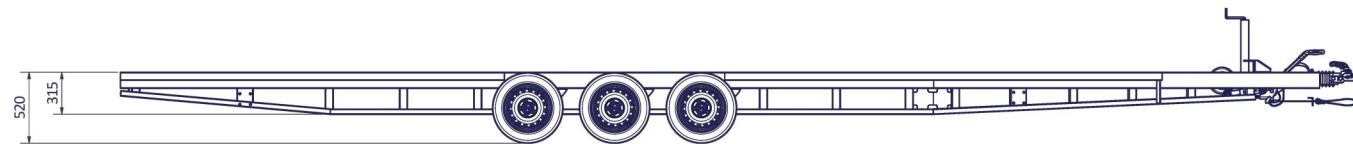

# TINY HOUSE 780

Surface treatment:			
QTY:	© VLEMMIX AANHANGWAGENS This drawing and its contents may not be made accessible and/or duplicated for others without permission. All rights reserved.		
TOLERANCE:	UNIT:	DRAWN BY:	T.V.
ISO 2768-MK	mm	DATE:	15-5-2020
PROJECT/DRAWING NO.:		3374_TINY HOUSE	
SCALE:	DESCRIPTION:		SHEET: 6
A1 1:20			SHEETS: 10