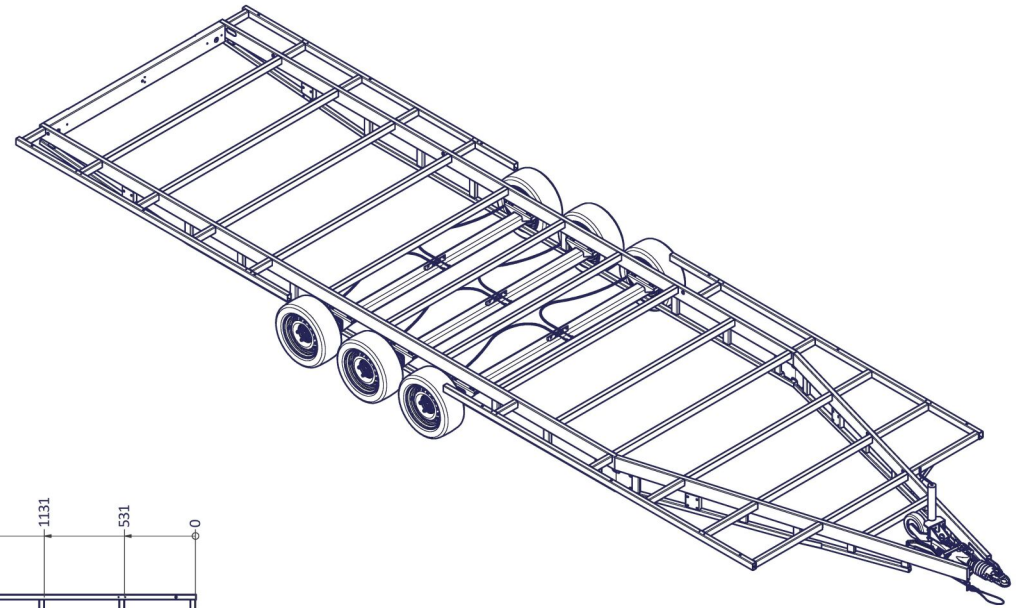

# TINY HOUSE 780

Surface treatment:			
QTY:	© VLEMMIX AANHANGWAGENS This drawing and its contents may not be made accessible and/or duplicated for others without permission. All rights reserved.		
TOLERANCE:	UNIT:	DRAWN BY:	T.V.
ISO 2768-MK	mm	DATE:	15-5-2020
PROJECT/DRAWING NO.:		3374_TINY HOUSE	
SCALE:	DESCRIPTION:		SHEET: 6
A1 1:20			SHEETS: 10