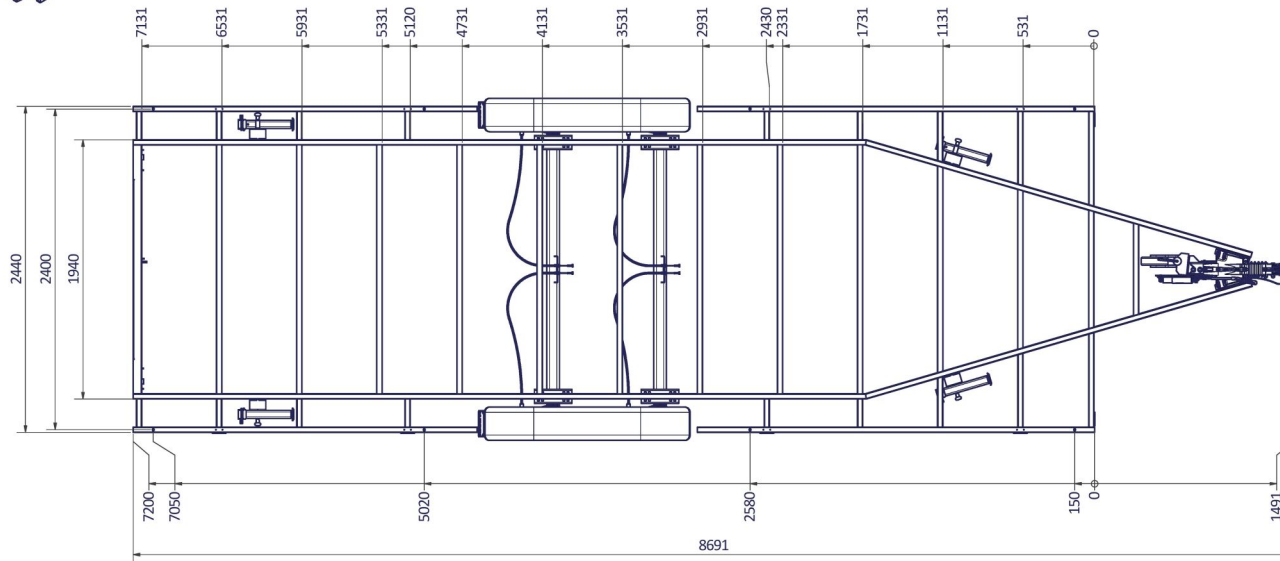

# TINY HOUSE 720

Surface treatment: FRAME - ZINC PLATED			
CITY:		© VLEMMIX AANHANGWAGENS This drawing and its contents may not be made accessible and/or duplicated for others without permission. All rights reserved.	
TOLERANCE:	UNIT:	DRAWN BY:	J.H.
ISO 2768-MK	mm	DATE:	20-7-2020
PROJECT/DRAWING NO.:			
TRAILER		3374_TINY HOUSE	
SCALE:	DESCRIPTION:		
1 : 20	TINY HOUSE		
SHEET:			7
SHEETS:			10