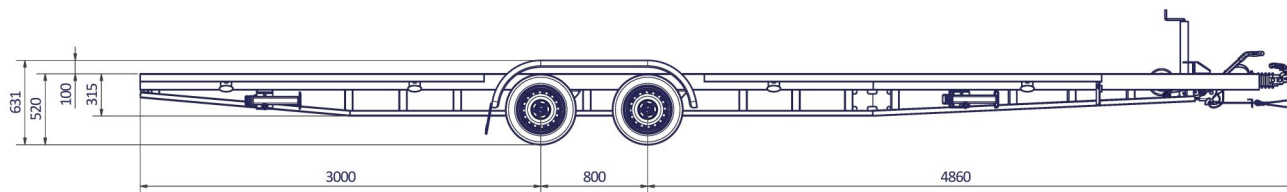

# TINY HOUSE 720

Surface treatment: FRAME - ZINC PLATED			
CITY:		© VLEMMIX AANHANGWAGENS This drawing and its contents may not be made accessible and/or duplicated for others without permission. All rights reserved.	
TOLERANCE:	UNIT:	DRAWN BY:	J.H.
ISO 2768-MK	mm	DATE:	20-7-2020
PROJECT/DRAWING NO.:			
TRAILER		3374_TINY HOUSE	
SCALE:	DESCRIPTION:		
1 : 20	TINY HOUSE		
SHEET:			7
SHEETS:			10