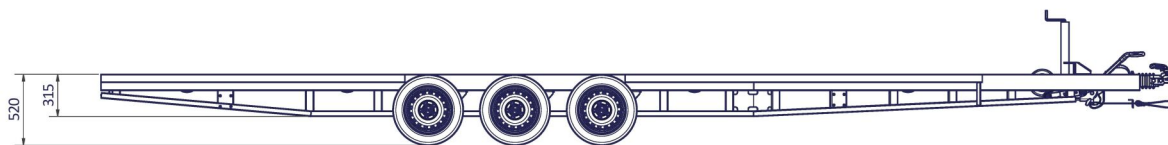

www.VLEMMIX.de

TINY HOUSE 660

Surface treatment:			
CITY: © VLEMMIX AANHANGWAGENS This drawing and its contents may not be made accessible and/or duplicated for others without permission. All rights reserved.			
TOLERANCE:	UNIT:	DRAWN BY:	T.V.
ISO 2768-MK	mm	DATE:	15-5-2020
PROJECT/DRAWING NO.:		3374_TINY HOUSE	
SCALE:	DESCRIPTION:		
A1 1:20			
SHEET: 8			SHEETS: 10