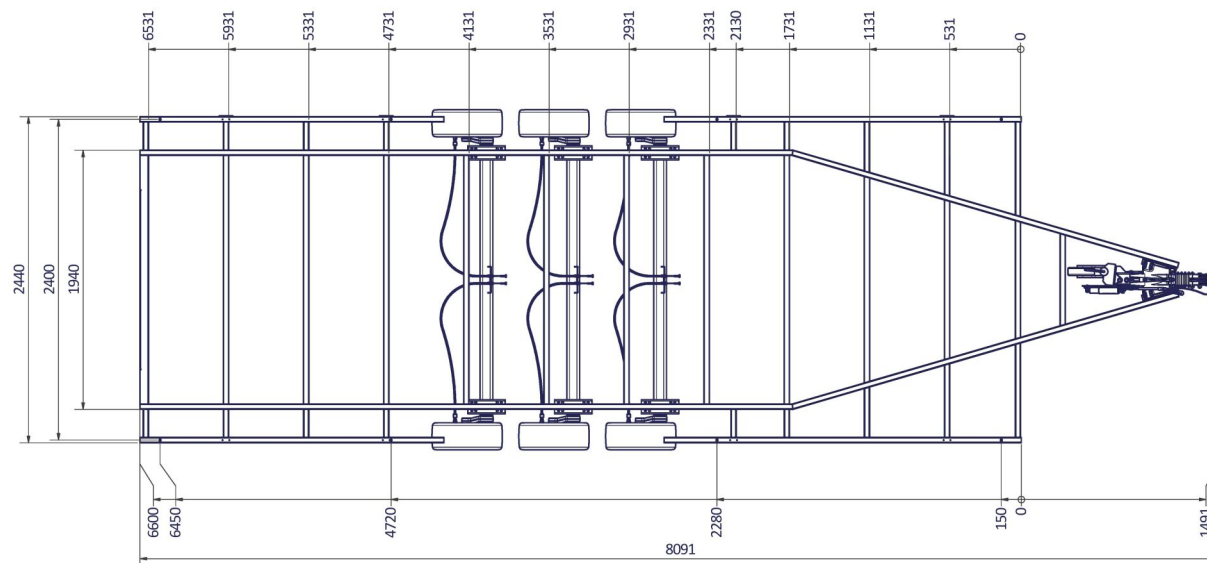

www.VLEMMIX.de

TINY HOUSE 660

Surface treatment:			
CITY: © VLEMMIX AANHANGWAGENS This drawing and its contents may not be made accessible and/or duplicated for others without permission. All rights reserved.			
TOLERANCE:	UNIT:	DRAWN BY:	T.V.
ISO 2768-MK	mm	DATE:	15-5-2020
PROJECT/DRAWING NO.:		3374_TINY HOUSE	
SCALE:	DESCRIPTION:		
A1 1:20			
SHEET: 8			SHEETS: 10