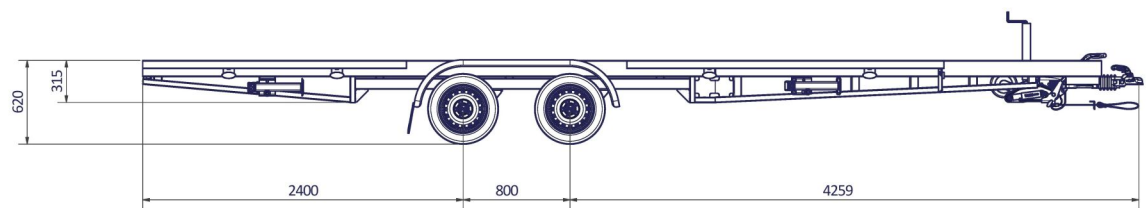

# TINY HOUSE 600 PLATEAU

Surface treatment: FRAME - ZINC PLATED	
QTY:	© VLEMMIX AANHANGWAGENS This drawing and its contents may not be made accessible and/or duplicated for others without permission. All rights reserved.
TOLERANCE:	UNIT: mm
ISO 2768-MK	DATE: 20-7-2020
PROJECT/DRAWING NO.:	TINY HOUSE_PLATEAU
SCALE:	DESCRIPTION: TINY HOUSE PLATEAU
A1 1 : 20	SHEET: 8
	SHEETS: 9