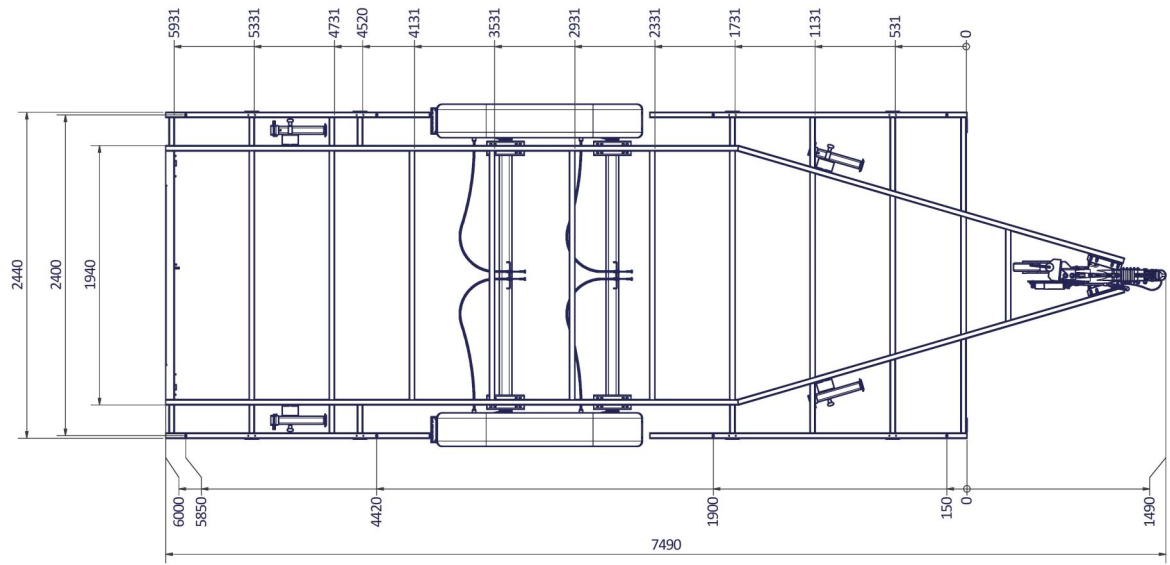

# TINY HOUSE 600 PLATEAU

Surface treatment: FRAME - ZINC PLATED	
QTY:	© VLEMMIX AANHANGWAGENS This drawing and its contents may not be made accessible and/or duplicated for others without permission. All rights reserved.
TOLERANCE:	UNIT: mm
ISO 2768-MK	DATE: 20-7-2020
PROJECT/DRAWING NO.:	TINY HOUSE_PLATEAU
SCALE:	DESCRIPTION: TINY HOUSE PLATEAU
A1 1 : 20	SHEET: 8
	SHEETS: 9